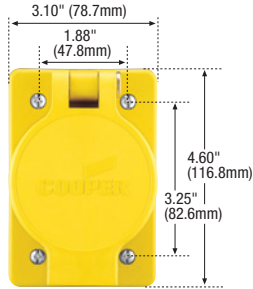

D

SECTION

Hart lock locking devices

Hart lock complex environment locking devices

Product description

3-pole, 3-wire non-grounding
30A, 125/250V/AC
Non-NEMA

Receptacle Plug

3333RW

Hart lock plugs & connectors

Rating A	V/AC	Description	Cord diameter	Color	Plug catalog no.	Connector catalog no.		
30	125/250	Watertight	0.43-1.15" (10.9-29.2mm)	Y	□ 3331PW	□ 3333CW		
		Watertight	0.43-1.15" (10.9-29.2mm)	BK	□ 3331PWBK	□ 3333CWBK		
		Severe duty	0.38-1.00" (9.5-25.4mm)	Y & BK	□ 3331PY	□ 3333CY		

3-pole, 3-wire non-grounding
30A, 125/250V/AC
NEMA L10-30

L10-30R L10-30P

Hart lock plugs & connectors

Rating A	V/AC	NEMA	Description	Cord diameter	Color	Plug catalog no.	Connector catalog no.	
30	125/ 250	L10-30	Watertight	0.43-1.15" (10.9-29.2mm)	Y	□ L1030PW	□ L1030CW	
			Watertight	0.43-1.15" (10.9-29.2mm)	BK	□ L1030PWBK	□ L1030CWBK	
			Severe duty	0.38-1.00" (9.5-25.4mm)	Y & BK	□ L1030PY	□ L1030CY	

Hart lock receptacles

Rating A	V/AC	NEMA	Description	Color	Single receptacle catalog no.	
30	125/ 250	L10-30	Watertight	Y	□ L1030RW	
			Watertight	BK	□ L1030RWBK	

Dimensional information:
D-34-35

Specification information:
Watertight industrial plugs & connectors: D-38
Watertight industrial receptacles: D-39
Severe duty industrial plugs & connectors: D-40